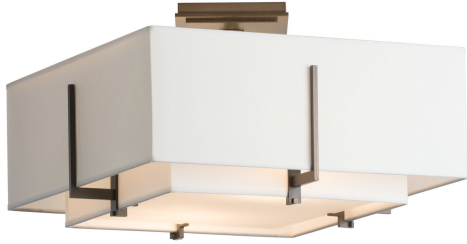

PRODUCT SPECIFICATIONS

*Image shown may not reflect your configured options

Exos Square Small Double Shade Semi-Flush

HUBBARDTON FORGE

Base Item #126507

Configured Item #126507-1100

126507-SKT-07-SF1205-SF1605

OUTER SHADE

Natural Linen
Doeskin Suede
Flax
Natural Anna
Light Grey
Medium Grey

SHADE

Natural Linen
Doeskin Suede
Flax
Natural Anna
Light Grey
Medium Grey

LAMPING

Incandescent

SPECIFICATIONS

Exos Square Small Double Shade Semi-Flush

Base Item #: 126507

Configured Item #: 126507-1100

126507-SKT-07-SF1205-SF1605

Semi-flush with two lights and shade options; small. Diffuser included.

- Handcrafted to order by skilled artisans in Vermont, USA
- Lifetime Limited Warranty when installed in residential setting
- US Patent D716,487

Dimensions

Height	9.80"
Length	16.60"
Width	16.60"
Product Weight	8.00 lbs
Canopy	5.3" SQ
Packed Weight	16.00 lbs
Shipping (DIM) Weight	28.00 lbs

Incandescent Lamping

Socket: Medium

Bulb: A-19, 60W Max

Number of Bulbs: 2 (not included)