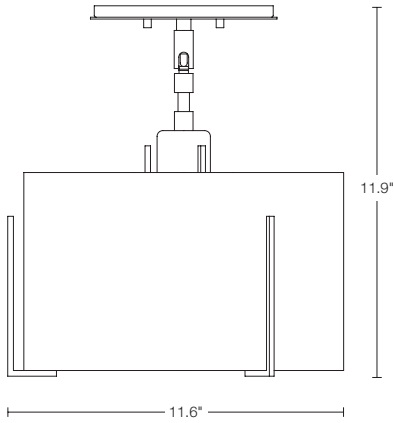

I2-6498

EXOS

Semi-flush, small single shade with shade options.

This product is slope ceiling adaptable to 45 degrees.

Dimensions

Height	11.9"
Diameter	11.6"
Canopy Can	5.875" OD
Canopy Plate	6.125" OD

Max Hanging Weight

3.2 lbs

Incandescent Lamping

Socket: medium
Bulb: A-19, 100 watt max

Fluorescent Lamping (I2-6498F)

Socket: fluorescent: GU24
Bulb (Included): GU24 fluorescent, 13 watt

Shade

251099 - 10.5" Drum

Shade Color Options

- **32** - Natural Linen
- **34** - Doeskin micro-suede
- **36** - Terra micro-suede
- **37** - Eclipse micro-suede
- **48** - Natural Anna

UL / CUL Listing

Suitable for damp locations

Updated 4.11

HUBBARDTON FORGE®

HUBBARDTONFORGE.COM

FOR MORE INFORMATION CONTACT OUR CONTRACT DEPARTMENT
AT 800-826-4766 OR CONTRACT@VTFORGE.COM.

154 RT. 30 SOUTH · CASTLETON, VERMONT 05735 · T 800-826-4766 · F 877-910-3700

All designs and images © 1989-2011 Hubbardton Forge®. All rights reserved.