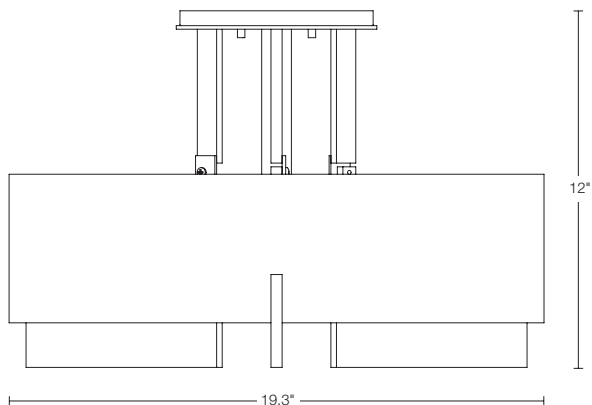

I2-6403
AXIS MEDIUM SEMI-FLUSH

I2-6403

AXIS

Semi-flush, medium, with glass options. Available in a smaller size; see Specification Book for details.

Dimensions

Height	12"
Diameter	19.3"
Canopy Can	6.5" OD
Canopy Plate	6.8" OD

Max Hanging Weight

18.4 lbs

Incandescent Lamping

Socket: (3) medium
Bulb: A-19, 100 watt max

Fluorescent Lamping (I2-6403F)

Socket: (3) fluorescent: GU24
Bulb (Included): GU24 fluorescent, 18 watt

Glass

216 - Tube 18" OD x 5"