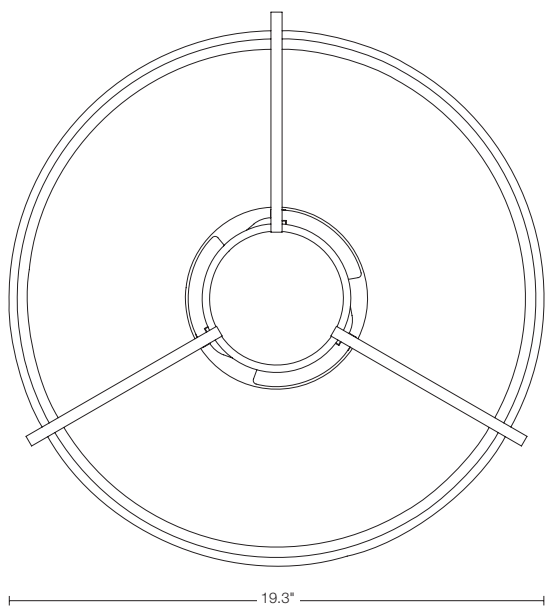

I2-6403
AXIS MEDIUM SEMI-FLUSH

I2-6403

AXIS

Semi-flush, medium, with glass options. Available in a smaller size; see Specification Book for details.

Dimensions

Height	12"
Diameter	19.3"
Canopy Can	6.5" OD
Canopy Plate	6.8" OD

Max Hanging Weight

18.4 lbs

Incandescent Lamping

Socket: (3) medium
Bulb: A-19, 100 watt max

Fluorescent Lamping (I2-6403F)

Socket: (3) fluorescent: GU24
Bulb (Included): GU24 fluorescent, 18 watt

Glass

216 - Tube 18" OD x 5"