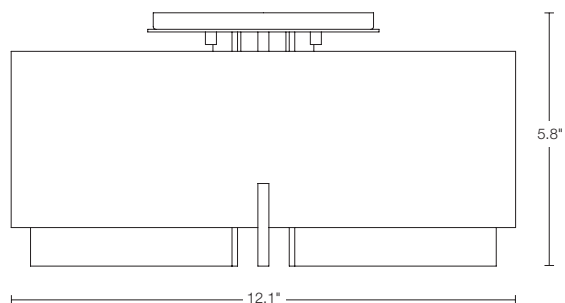

I2-6401
AXIS SMALL SEMI-FLUSH

I2-640I

AXIS

Semi-flush, small with glass options. Available in a larger size; see Specification Book for details.

Dimensions

Height	5.8"
Diameter	12.1"
Canopy Can	5.0" OD
Canopy Plate	5.3" OD

Max Hanging Weight

7.1 lbs

Incandescent Lamping

Socket: G-9 halogen
Bulb (Included): G-9, 60 watt max

Glass

218 - Tube 11.45" OD x 4"

Glass Color Options

G - Opal
H - Stone
ZX - Pearl