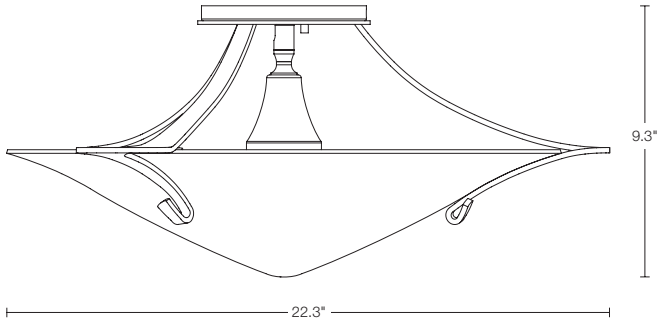

I2-4710
ANTASIA SEMI-FLUSH

I2-4710
ANTASIA

Semi-flush with glass options. Patent Pending

Dimensions

Height	9.3"
Diameter	22.3"
Canopy Can	5.5" OD
Canopy Plate	5.75" OD

Max Hanging Weight

8 lbs

Incandescent Lamping

Socket: medium
Bulb: A-19, 100 watt max

Energy Star Lamping (12-4710E)

Socket: fluorescent: GU24
Bulb (Included): GU24 fluorescent, 18 watt

Glass

243 - Bowl 18.63" OD x 4"

Glass Color Options

G - Opal
S - Sand