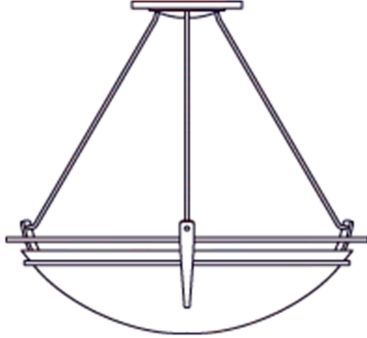

PRODUCT SPECIFICATIONS

*Image shown may not reflect your configured options

Presidio Tryne Large Semi-Flush

HUBBARDTON FORGE

Base Item #124442
Configured Item #124442-1006
 124442-SKT-08-GG0054

FINISH
 Burnished Steel - 08

GLASS

- Opal Glass (GG)
- Sand Glass (SS)

LAMPING

- Incandescent

SPECIFICATIONS

Presidio Tryne Large Semi-Flush

Base Item #: 124442
 Configured Item #: 124442-1006
 124442-SKT-08-GG0054

Semi-flush: Presidio Tryne, with glass options.

- Handcrafted to order by skilled artisans in Vermont, USA
- Lifetime Limited Warranty when installed in residential setting

Dimensions

| | |
|-----------------------|------------|
| Height | 23.70" |
| Diameter | 28.60" |
| Canopy | 8.25" OD |
| Packed Weight | 21.00 lbs |
| Shipping (DIM) Weight | 108.00 lbs |