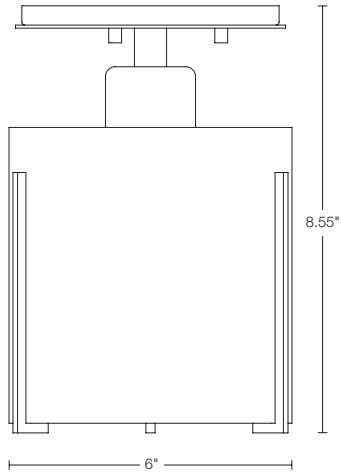

I2-3775  
EXOS ROUND SMALL SEMI-FLUSH

**I2-3775**  
**EXOS ROUND**

*Semi-flush with glass options, small. Available in a larger size; see Specification Book for details.*

**Dimensions**

Height	8.55"
Diameter	6"
Canopy Can	5.0" OD
Canopy Plate	5.25" OD

**Max Hanging Weight**

2.8 lbs

**Incandescent Lamping**

Socket: medium  
Bulb: A-19, 100 watt max

**Glass**

**140** - Tube 5.42" OD x 5.75"

**Glass Color Options**

**G** - Opal  
**H** - Stone  
**ZX** - Pearl