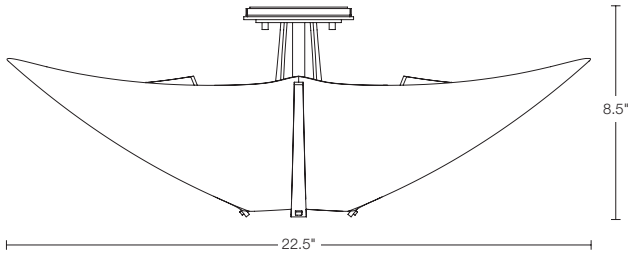

**I2-3305**  
**KIRIGAMI SEMI-FLUSH**

**I2-3305**  
**KIRIGAMI**

*Semi-flush, four light with shade options. Patent Pending*

**Dimensions**

Height	8.5"
Length	22.5"
Width	22.5"
Canopy Can	5.0" OD
Canopy Plate	4.5" SQ

**Max Hanging Weight**

5.7 lbs

**Incandescent Lamping**

Socket: (4) medium  
Bulb: A-19, 100 watt max

**Shade**

451995

**Shade Color Options**

- 66 - Spun Frost
- 68 - Spun Amber
- 62 - Cherry