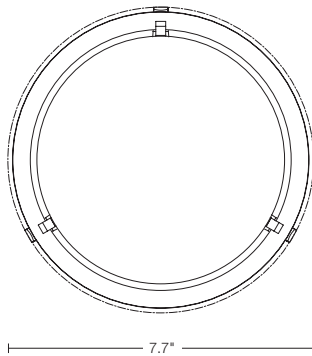

36-5610 MERIDIAN

Outdoor aluminum ceiling fixture with glass options, medium. Available in a larger size; see Specification Book for details.

Chain-hung

Dimensions

Height	12.7"
Diameter	7.7"
Canopy Can	4.8" SQ
Canopy Plate	5.3" SQ
Wire/Chain Included	14' / 1'

Max Hanging Weight

6.5 lbs

Incandescent Lamping

Socket: medium
Bulb: A-19, 100 watt max

Fluorescent Lamping (36-5610F)

Socket: fluorescent: GU24
Bulb (Included): 13 watt, spiral

Glass Combination

244 - Seeded clear tube 6.89" OD x 8.48"
152 - Tube 5.32" OD x 7.9"

Glass Color Options - 152

G - Opal
H - Stone
ZX - Pearl

UL / CUL Listing

Suitable for damp locations

Updated 4.11

HUBBARDTON FORGE®

HUBBARDTONFORGE.COM

FOR MORE INFORMATION CONTACT OUR CONTRACT DEPARTMENT
AT 800-826-4766 OR CONTRACT@VTFORGE.COM.

154 RT. 30 SOUTH • CASTLETON, VERMONT 05735 • T 800-826-4766 • F 877-910-3700

All designs and images © 1989-2011 Hubbardton Forge®. All rights reserved.