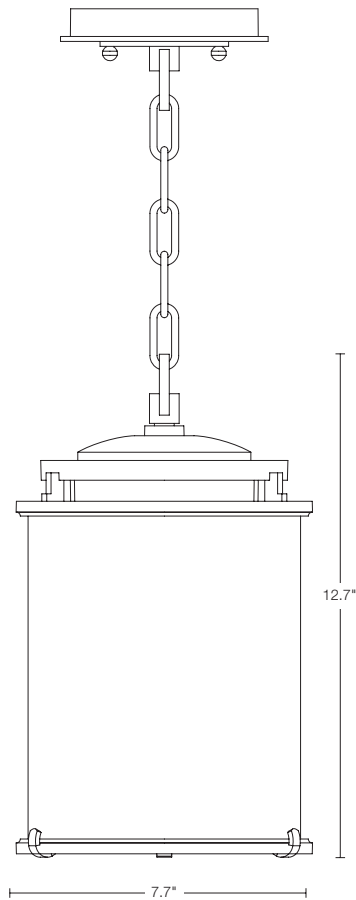

36-5610 MERIDIAN

Outdoor aluminum ceiling fixture with glass options, medium. Available in a larger size; see Specification Book for details.

Chain-hung

Dimensions

Height	12.7"
Diameter	7.7"
Canopy Can	4.8" SQ
Canopy Plate	5.3" SQ
Wire/Chain Included	14' / 1'

Max Hanging Weight

6.5 lbs

Incandescent Lamping

Socket: medium
Bulb: A-19, 100 watt max

Fluorescent Lamping (36-5610F)

Socket: fluorescent: GU24
Bulb (Included): 13 watt, spiral

Glass Combination

244 - Seeded clear tube 6.89" OD x 8.48"
152 - Tube 5.32" OD x 7.9"

Glass Color Options - 152

G - Opal
H - Stone
ZX - Pearl

UL / CUL Listing

Suitable for damp locations

Updated 4.11

HUBBARDTON FORGE®

HUBBARDTONFORGE.COM

FOR MORE INFORMATION CONTACT OUR CONTRACT DEPARTMENT
AT 800-826-4766 OR CONTRACT@VTFORGE.COM.

154 RT. 30 SOUTH • CASTLETON, VERMONT 05735 • T 800-826-4766 • F 877-910-3700

All designs and images © 1989-2011 Hubbardton Forge®. All rights reserved.