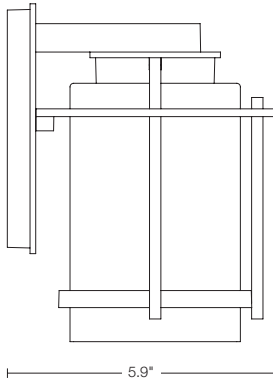

30-6006
TOUROU SMALL OUTDOOR SCONCE

30-6006 TOUROU

Outdoor aluminum sconce with glass options, small. Available in additional sizes; see Specification Book for details. U.S. Patent D 535,427 S

Dimensions

Height	7.4"
Width	5.3"
Projection	5.9"
Backplate	5.5" x 4.8"
Mounting Height	4.3"

Max Hanging Weight

2.8 lbs

Incandescent Lamping

Socket: medium

Bulb: A-19, 75 watt max

Glass

110 - Box 3.75" SQ x 5.88"