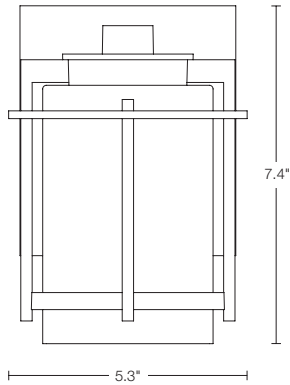

30-6006
TOUROU SMALL OUTDOOR SCONCE

30-6006 TOUROU

Outdoor aluminum sconce with glass options, small. Available in additional sizes; see Specification Book for details. U.S. Patent D 535,427 S

Dimensions

Height	7.4"
Width	5.3"
Projection	5.9"
Backplate	5.5" x 4.8"
Mounting Height	4.3"

Max Hanging Weight

2.8 lbs

Incandescent Lamping

Socket: medium

Bulb: A-19, 75 watt max

Glass

110 - Box 3.75" SQ x 5.88"