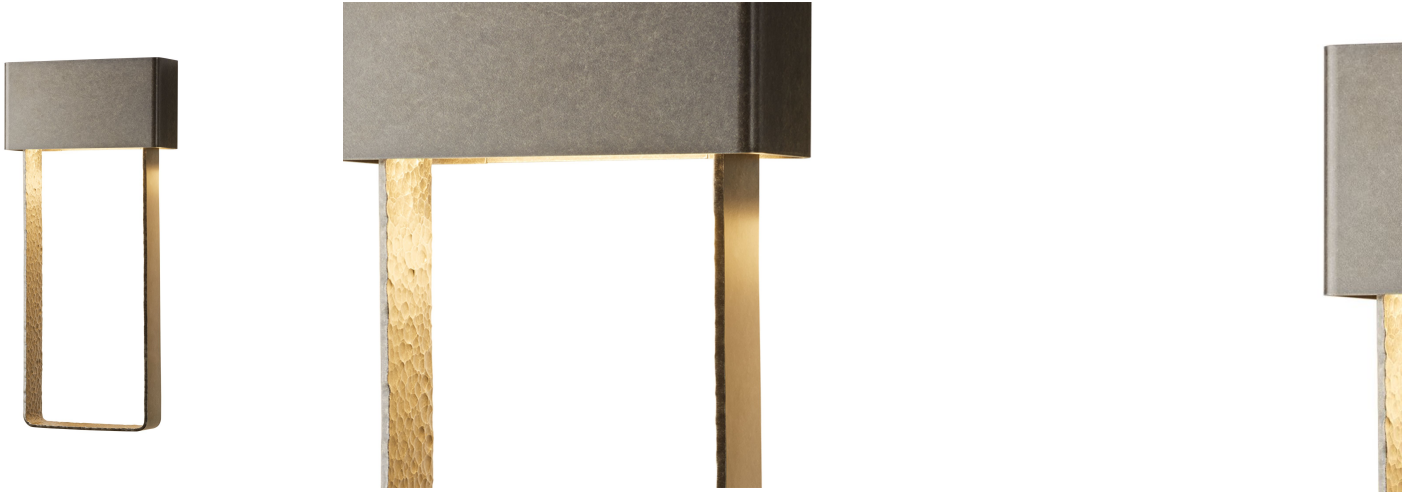

# Quad Large LED Outdoor Sconce

---

### Base Item #302512

Item #302512D-08-NO

The real beauty of this simple, minimalist design comes from the concealed LED light source within the metal top enclosure of the fixture. It's downlight plays off the textured inner edge of metal at the bottom of the frame. Dark sky friendly.