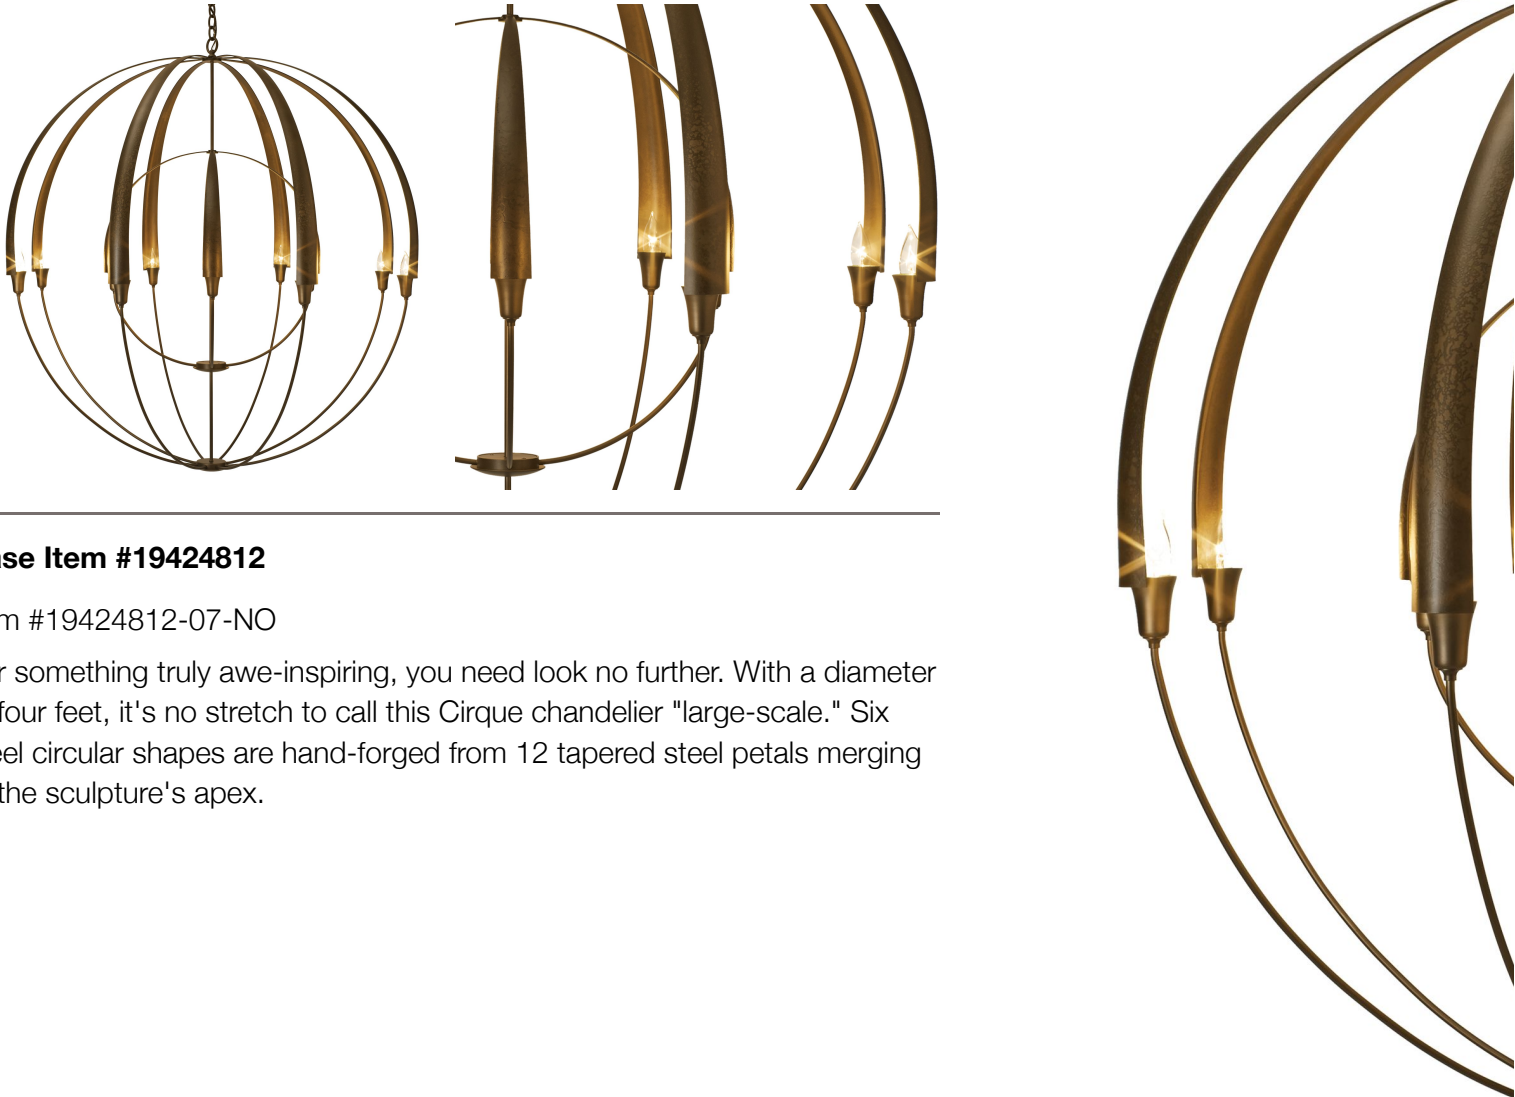

Double Cirque Large Scale Chandelier

Base Item #19424812

Item #19424812-07-NO

For something truly awe-inspiring, you need look no further. With a diameter of four feet, it's no stretch to call this Cirque chandelier "large-scale." Six steel circular shapes are hand-forged from 12 tapered steel petals merging at the sculpture's apex.

FINISH

Dark Smoke - 07

LAMPING

Incandescent

SPECIFICATIONS

Double Cirque Large Scale Chandelier

Base Item #: 19424812

Item #: 19424812-07-NO

Dimensions

Height	51.10"
Diameter	48.30"
Product Weight	30.00 lbs
Packed Weight	163.00 lbs
Shipping (DIM) Weight	887.00 lbs

Incandescent Lampin

Socket: Candelabra

Bulb: B, 60W Max

Number of Bulbs: 12 (n

Voltage: 120V