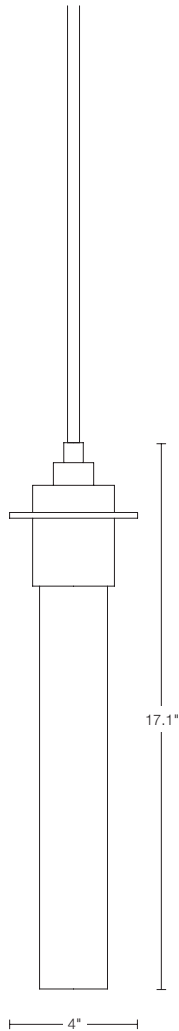

I879I

AIRIS

Adjustable pendant, small, with diffuser options. Available in a larger size; see Specification Book for details.

This product is slope ceiling adaptable to 45 degrees.

Dimensions

Height	17.1"
Length	4"
Width	4"
Canopy Can	5.0" SQ
Canopy Plate	5.3" SQ

Max Hanging Weight

6.2 lbs

Adjustable Heights

Short	28.7" - 34.4"
Standard	33.8" - 44"
Long	44.1" - 63.3"

Incandescent Lamping

Socket: GU10 halogen
Bulb: MR-11 reflector, 35 watt max

Diffuser Options

I254 - Seeded Clear glass tube 2.13" OD x 13.50"
ZK255 - Stainless steel tube 2.13" OD x 13.50"

UL / CUL Listing

Indoor damp

Updated 1.13

HUBBARDTON FORGE®

HUBBARDTONFORGE.COM

FOR MORE INFORMATION CALL CUSTOMER SERVICE AT 800-826-4766

OR EMAIL CUSTOMERSERVICE@VTFORGE.COM FOR RESIDENTIAL;

CONTRACT@VTFORGE.COM FOR COMMERCIAL.

154 RT. 30 SOUTH · CASTLETON, VERMONT 05735 · T 800-826-4766 · F 877-910-3700

All designs and images ©1989-2013 Hubbardton Forge®. All rights reserved.