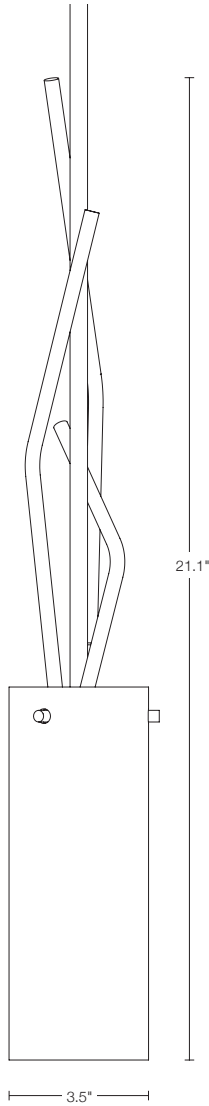

I8667 BRINDILLE

Adjustable pendant with glass options.

This product is slope ceiling adaptable to 45 degrees.

Dimensions	
Height	21.1"
Diameter	3.5"
Canopy Can	5.0" OD
Canopy Plate	5.5" OD

Max Hanging Weight
5 lbs

Adjustable Heights:	
Short	34.9" - 43.1"
Standard	42.4" - 51.3"
Long	49.8" - 58.7"

Incandescent Lamping
Socket: G-9 halogen
Bulb (Included): G-9, 75 watt max

Glass
336 - Tube 2.99" OD x 8"

Glass Color Options
G - Opal
H - Stone
ZW - Soft Amber
ZX - Pearl

UL / CUL Listing
Indoor damp

Updated 1.13

HUBBARDTON FORGE®

HUBBARDTONFORGE.COM

FOR MORE INFORMATION CALL CUSTOMER SERVICE AT 800-826-4766
OR EMAIL CUSTOMERSERVICE@VTFORGE.COM FOR RESIDENTIAL;
CONTRACT@VTFORGE.COM FOR COMMERCIAL.

154 RT. 30 SOUTH · CASTLETON, VERMONT 05735 · T 800-826-4766 · F 877-910-3700
All designs and images ©1989-2013 Hubbardton Forge®. All rights reserved.