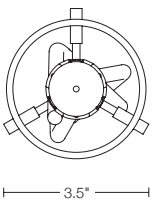

I8667 BRINDILLE

Adjustable pendant with glass options.

This product is slope ceiling adaptable to 45 degrees.

Dimensions	
Height	21.1"
Diameter	3.5"
Canopy Can	5.0" OD
Canopy Plate	5.5" OD

Max Hanging Weight
5 lbs

Adjustable Heights:	
Short	34.9" - 43.1"
Standard	42.4" - 51.3"
Long	49.8" - 58.7"

Incandescent Lamping
Socket: G-9 halogen
Bulb (Included): G-9, 75 watt max

Glass
336 - Tube 2.99" OD x 8"

Glass Color Options
G - Opal
H - Stone
ZW - Soft Amber
ZX - Pearl

UL / CUL Listing
Indoor damp

Updated 1.13

HUBBARDTON FORGE®

HUBBARDTONFORGE.COM

FOR MORE INFORMATION CALL CUSTOMER SERVICE AT 800-826-4766
OR EMAIL CUSTOMERSERVICE@VTFORGE.COM FOR RESIDENTIAL;
CONTRACT@VTFORGE.COM FOR COMMERCIAL.

154 RT. 30 SOUTH · CASTLETON, VERMONT 05735 · T 800-826-4766 · F 877-910-3700
All designs and images ©1989-2013 Hubbardton Forge®. All rights reserved.