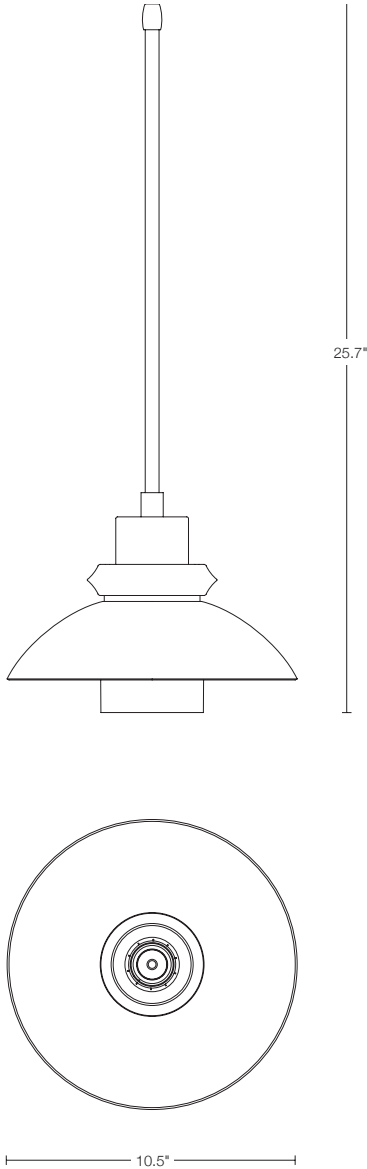

I8497
STACCATO

Adjustable pendant, large. Patent Pending

This product is slope ceiling adaptable to 90 degrees.

Dimensions	
Height	25.7"
Diameter	10.5"
Canopy Can	5.0" OD

Max Hanging Weight
6.6 lbs

Adjustable Heights	
Short	28.7" - 35.1"
Standard	29" - 44.4"
Long	42.7" - 58.4"

Incandescent Lamping
Socket: medium
Bulb: A-15, 60 watt max

UL Listing
Indoor damp

Updated 1.13

HUBBARDTON FORGE®

HUBBARDTONFORGE.COM

FOR MORE INFORMATION CALL CUSTOMER SERVICE AT 800-826-4766
OR EMAIL CUSTOMERSERVICE@VTFORGE.COM FOR RESIDENTIAL;
CONTRACT@VTFORGE.COM FOR COMMERCIAL.

154 RT. 30 SOUTH · CASTLETON, VERMONT 05735 · T 800-826-4766 · F 877-910-3700

All designs and images ©1989-2013 Hubbardton Forge®. All rights reserved.