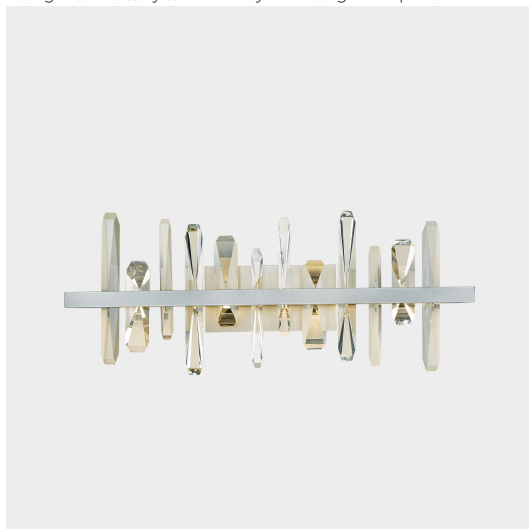

PRODUCT SPECIFICATIONS

*Image shown may not reflect your configured options

SOLITUDE LED SCONCE

Base Item #207918

Configured Item #207918-1006

207918-LED-82-CR

FINISH

Vintage Platinum - 82

ELEMENT

Crystal

LAMPING

LED

OPTIONS

FINISH

Mahogany - 03
 Bronze - 05
 Dark Smoke - 07
 Burnished Steel - 08
 Black - 10
 Natural Iron - 20
 Vintage Platinum - 82
 Soft Gold - 84

ELEMENT

Crystal

LAMPING

LED

SPECIFICATIONS

SOLITUDE LED SCONCE

Base Item #: 207918

Configured Item #: 207918-1006

207918-LED-82-CR

LED direct wire wall sconce with crystal accents.

- Handcrafted to order by skilled artisans in Vermont, USA
- Lifetime Limited Warranty when installed in residential setting

Dimensions

Height	10.60"
Length	26.00"
Projection	7.40"
Product Weight	15.40 lbs
Backplate	4.50" x 9.00"
Vertical Mounting Height	5.00"
Packed Weight	26.00 lbs
Shipping (DIM) Weight	32.00 lbs