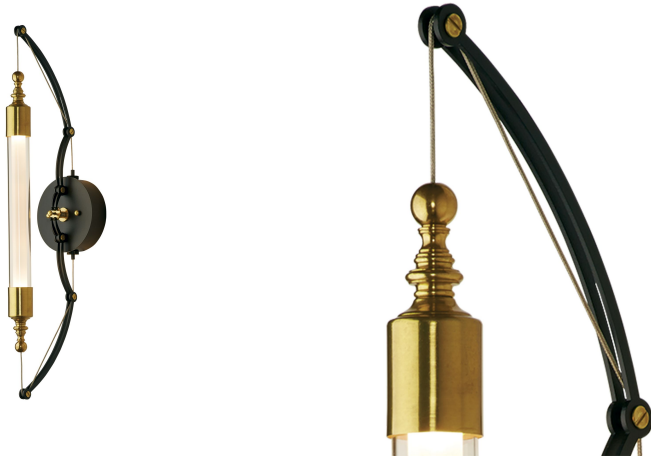

PRODUCT SPECIFICATIONS

Otto Sconce

Base Item #207901

Item #207901-31-YE489

A structure resembling an undrawn bow is the hallmark of the Otto Sconce. It has quickly become a favorite with our design team and when you see it, you'll understand why. Polished brass and black finishes with an exquisitely suspended glass tube make this a striking fixture.

FINISH

Black with Brass Accents - 31

GLASS

Clear with frost Glass (YE)

LAMPING

Incandescent

SPECIFICATIONS

Otto Sconce

Base Item #: 207901

Item #: 207901-31-YE489

Direct wire wall sconce.

- Handcrafted to order by skilled artisans in Vermont, USA
- Lifetime Limited Warranty when installed in residential setting

Dimensions

Height	26.30"
Width	5.40"
Projection	6.70"
Product Weight	4.40 lbs
Backplate	5.40" x 5.40"
Vertical Mounting Height	13.20"
Packed Weight	9.00 lbs
Shipping (DIM) Weight	32.00 lbs

Incandescent Lampin

Socket: GY 6.35