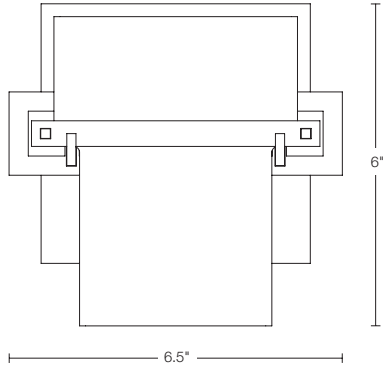

20-7831
KAKOMI SCONCE

20-783 I
KAKOMI

Direct wire wall sconce with glass options.

Dimensions

Height	6"
Width	6.5"
Projection	6.6"
Backplate	5" x 5.25"
Mounting Height	3.8"
Can	4.8" SQ
ADA Compliant?	No

Max Hanging Weight

3 lbs

Incandescent Lamping

Socket: G-9 halogen
Bulb (Included): G-9, 100 watt max

Glass

106 - Box 4.75" SQ x 6.03"

Glass Color Options

G - Opal
H - Stone
ZX - Pearl

UL / CUL Listing