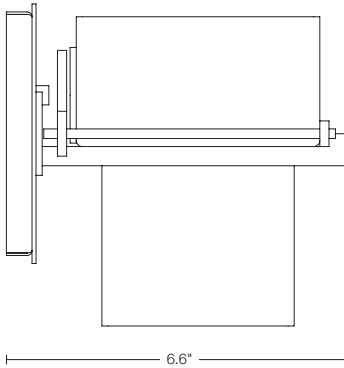

20-7831
KAKOMI SCONCE

20-783 I
KAKOMI

Direct wire wall sconce with glass options.

Dimensions

Height	6"
Width	6.5"
Projection	6.6"
Backplate	5" x 5.25"
Mounting Height	3.8"
Can	4.8" SQ
ADA Compliant?	No

Max Hanging Weight

3 lbs

Incandescent Lamping

Socket: G-9 halogen
Bulb (Included): G-9, 100 watt max

Glass

106 - Box 4.75" SQ x 6.03"

Glass Color Options

G - Opal
H - Stone
ZX - Pearl

UL / CUL Listing