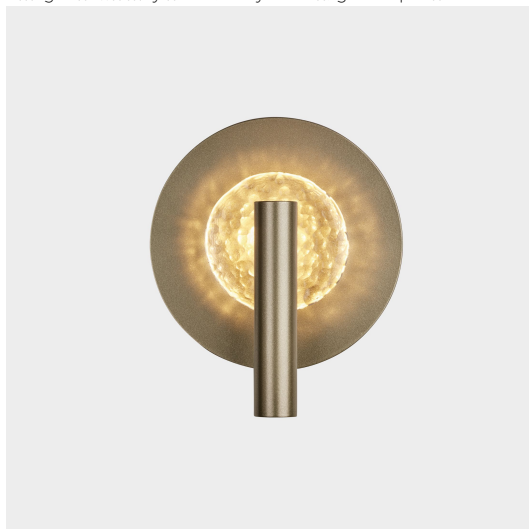

PRODUCT SPECIFICATIONS

*Image shown may not reflect your configured options

SOLSTICE SCONCE

Base Item #202025

Configured Item #202025-1007

202025-SKT-84-ZM0545

FINISH

Soft Gold - 84

LAMPING

Incandescent

OPTIONS

FINISH

- Mahogany - 03
- Bronze - 05
- Dark Smoke - 07
- Burnished Steel - 08
- Black - 10
- Natural Iron - 20
- Vintage Platinum - 82
- Soft Gold - 84

LAMPING

- Incandescent

SPECIFICATIONS

SOLSTICE SCONCE

Base Item #: 202025

Configured Item #: 202025-1007

202025-SKT-84-ZM0545

ADA compliant direct wire wall sconce with handmade textured glass.

- Handcrafted to order by skilled artisans in Vermont, USA
- Lifetime Limited Warranty when installed in residential setting

Dimensions

Height	10.60"
Width	9.10"
Projection	3.90"
Product Weight	4.40 lbs
Vertical Mounting Height	5.10"
Canopy	9.1 DIA
Packed Weight	8.00 lbs
Shipping (DIM) Weight	14.00 lbs

Incandescent Lamping

Socket: Candelabra