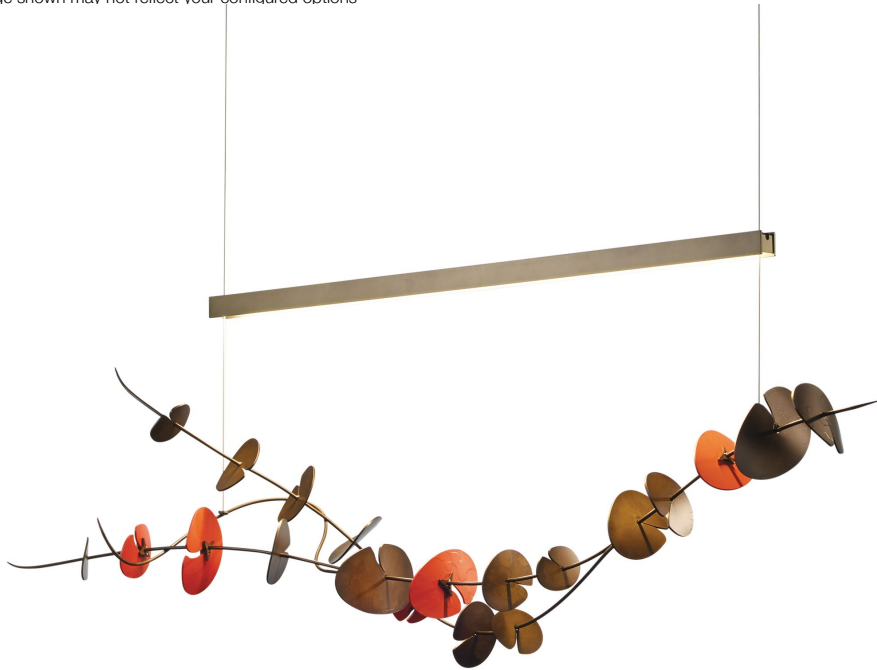

PRODUCT SPECIFICATIONS

*Image shown may not reflect your configured options

Lily LED Pendant

Base Item #139812
Configured Item #139812
139812-LED-STND-07-90

FINISH
Dark Smoke - 07

OVERALL HEIGHT
Standard: 30" - 100"

OVERALL HEIGHT

30" - 100"

SPECIFICATIONS

Lily LED Pendant

Base Item #: 139812
Configured Item #: 139812-1002
139812-LED-STND-07-90

Adjustable cable-hung linear LED pendant. Choose between a steel version with 5 accent "lily pads" or a glass accent option with all textured clear glass lily pads. For the steel version, choose a finish for the canopy, LED light bar and fixture core and an accent for the five lily pads.

- Handcrafted to order by skilled artisans in Vermont, USA
- Lifetime Limited Warranty when installed in residential setting
- Slope ceiling adaptable one way to 45 degrees

LED Lamping Dedicated

LED: 20 watt
CCT: 3000K
CRI: 90
Input: 120-277 vAC
Dimming: Line Voltage, ELV
Delivered Lumens: 1000*
LED Source Lumens: 1500
IES Files Available: N
**Not photometric tested, calc*

Location Rating

- Includes adjustable cable and canopy kit

Indoor Damp

Dimensions

Height	14.10"
Length	41.10"
Width	11.90"
Product Weight	23.40 lbs
Overall Height	30.00" to 100.00"
Canopy	4.5 X 38.5
Packed Weight	37.00 lbs
Shipping (DIM) Weight	112.00 lbs