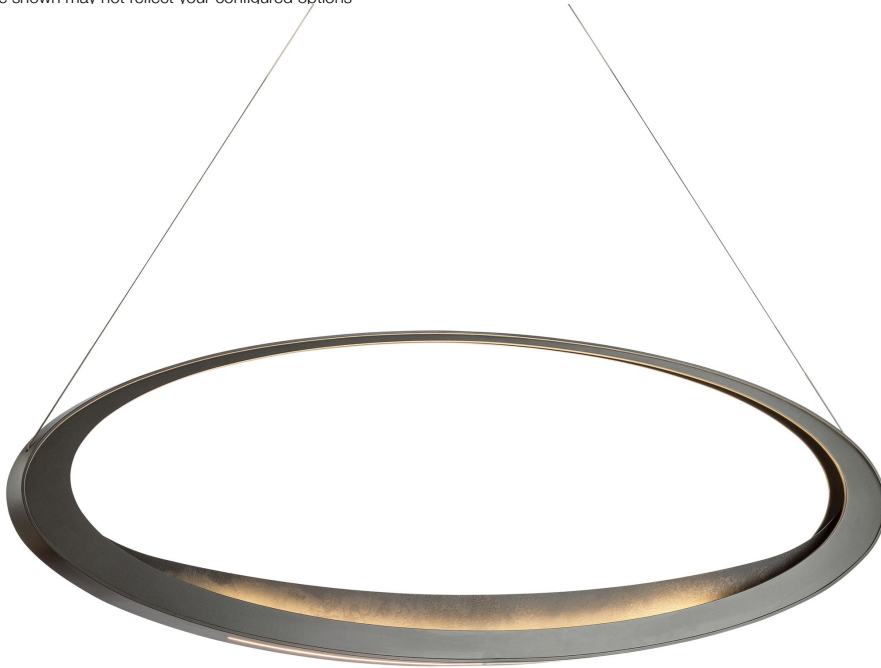

PRODUCT SPECIFICATIONS

*Image shown may not reflect your configured options

Penumbra Large L

Base Item #139811
Configured Item #139811
139811-LED-STND-08-07

FINISH
Burnished Steel - 08

OVERALL HEIGHT
Standard: 30" - 100"

OPTIONS

FINISH

Mahogany - 03
Bronze - 05
Dark Smoke - 07
Burnished Steel - 08
Black - 10
Natural Iron - 20
Vintage Platinum - 82
Soft Gold - 84

ACCENT

Mahogany - 03
Bronze - 05
Dark Smoke - 07
Burnished Steel - 08
Black - 10
Natural Iron - 20
Vintage Platinum - 82
Soft Gold - 84

OVERALL HEIGHT

30" - 100"

SPECIFICATIONS

Penumbra Large LED Pendant

Base Item #: 139811
Configured Item #: 139811-1019
139811-LED-STND-08-07

Adjustable cable-hung pendant with finish and accent options. Choose a finish for the canopy and outer oval frame and an accent for the inner forged textured plate.

Dimensions

Height 18.70"
Length 56.00"

LED Lamping Dedicated

LED: 22 Watts
CCT: 3000K
CRI: 90
Input: 120-277Vac
Dimming: Line Voltage, ELV
Delivered Lumens: 900*
LED Source Lumens: 1900
IES Files Available: N
** Not photometric tested, calc*