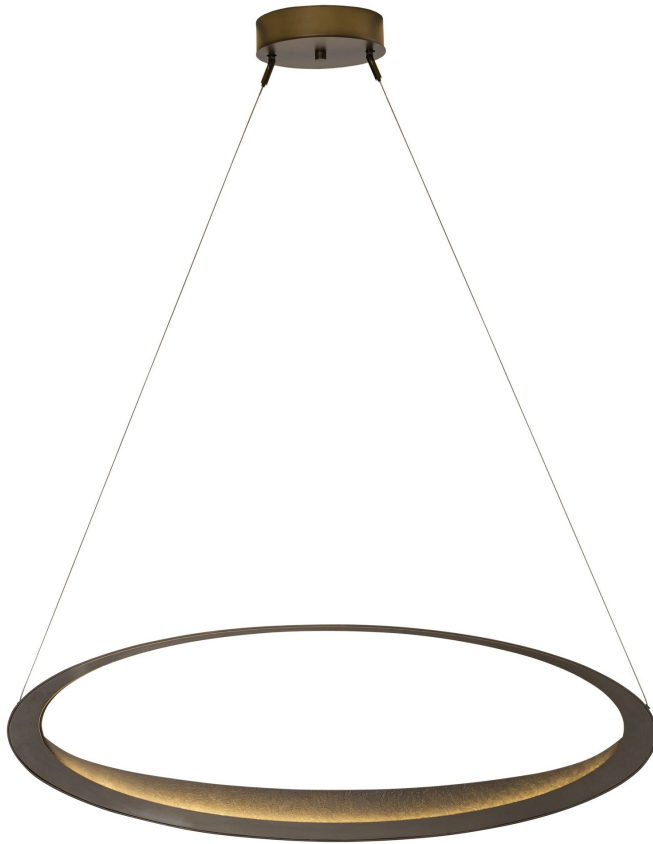

PRODUCT SPECIFICATIONS

*Image shown may not reflect your configured options

Penumbra LED Pei

Base Item #139810
Configured Item #139810
139810-LED-STND-07-07

FINISH
Dark Smoke - 07

OVERALL HEIGHT
Standard: 18" - 100"

OPTIONS

FINISH

- Mahogany - 03
- Bronze - 05
- Dark Smoke - 07
- Burnished Steel - 08
- Black - 10
- Natural Iron - 20
- Vintage Platinum - 82
- Soft Gold - 84

ACCENT

- Mahogany - 03
- Bronze - 05
- Dark Smoke - 07
- Burnished Steel - 08
- Black - 10
- Natural Iron - 20
- Vintage Platinum - 82
- Soft Gold - 84

OVERALL HEIGHT

18" - 100"

SPECIFICATIONS

Penumbra LED Pendant

Base Item #: 139810
Configured Item #: 139810-1018
139810-LED-STND-07-07

Adjustable cable-hung pendant with finish and accent options. Choose a finish for the canopy and outer oval frame and an accent for the inner forged textured plate.

Dimensions

Height	12.00"
Length	36.00"

LED Lamping Dedicated

LED: 19 watts
CCT: 3000K
CRI: 90
Input: 120-277Vac
Dimming: Line Voltage, ELV
Delivered Lumens: 800*
LED Source Lumens: 1500
IES Files Available: N
** Not photometric tested, calc*