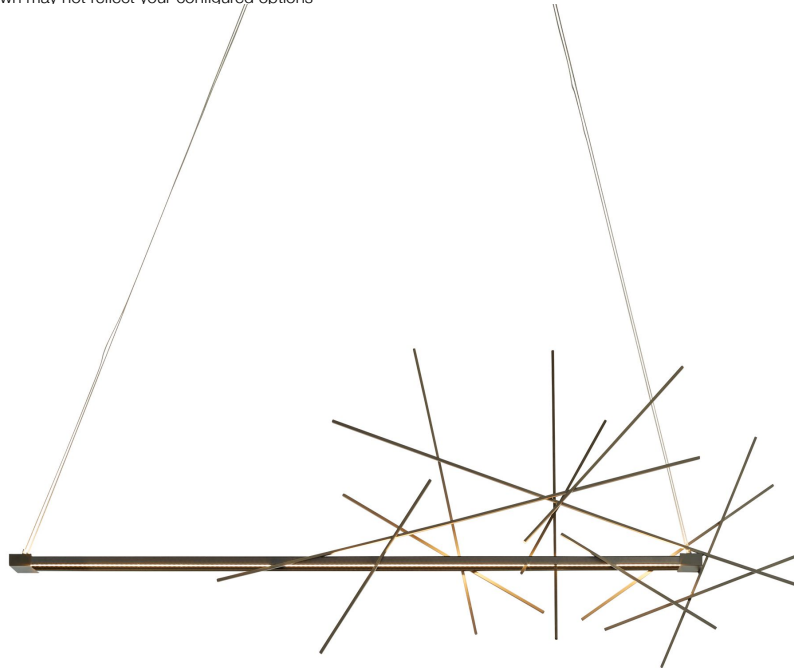

PRODUCT SPECIFICATIONS

*Image shown may not reflect your configured options

Cascade LED Penc

Base Item #139778
Configured Item #139778
139778-LED-STND-05

FINISH
Bronze - 05

LAMPING
LED

OPTIONS

FINISH	OVERALL HEIGHT	LAMPING
Mahogany - 03 Bronze - 05 Dark Smoke - 07 Burnished Steel - 08 Black - 10 Natural Iron - 20 Vintage Platinum - 82 Soft Gold - 84	30" - 100"	LED

SPECIFICATIONS

Cascade LED Pendant

Base Item #: 139778
Configured Item #: 139778-1001
139778-LED-STND-05

Adjustable cable-hung linear suspension pendant with finish options. Provides both up and down light.

- Handcrafted to order by skilled artisans in Vermont, USA
- Lifetime Limited Warranty when installed in residential setting
- Slope ceiling adaptable to 45 degrees (cable)
- Includes adjustable cable and canopy kit

Dimensions

Height	21.10"
Length	50.90"
Width	5.60"

LED Lamping Dedicated

LED: 46 watt
CCT: 2700K
CRI: 90
Input: 120-277Vac
Dimming: Line Voltage, ELV
Delivered Lumens: 1500*
LED Source Lumens: 3700
IES Files Available: N
** Not photometric tested, calc*