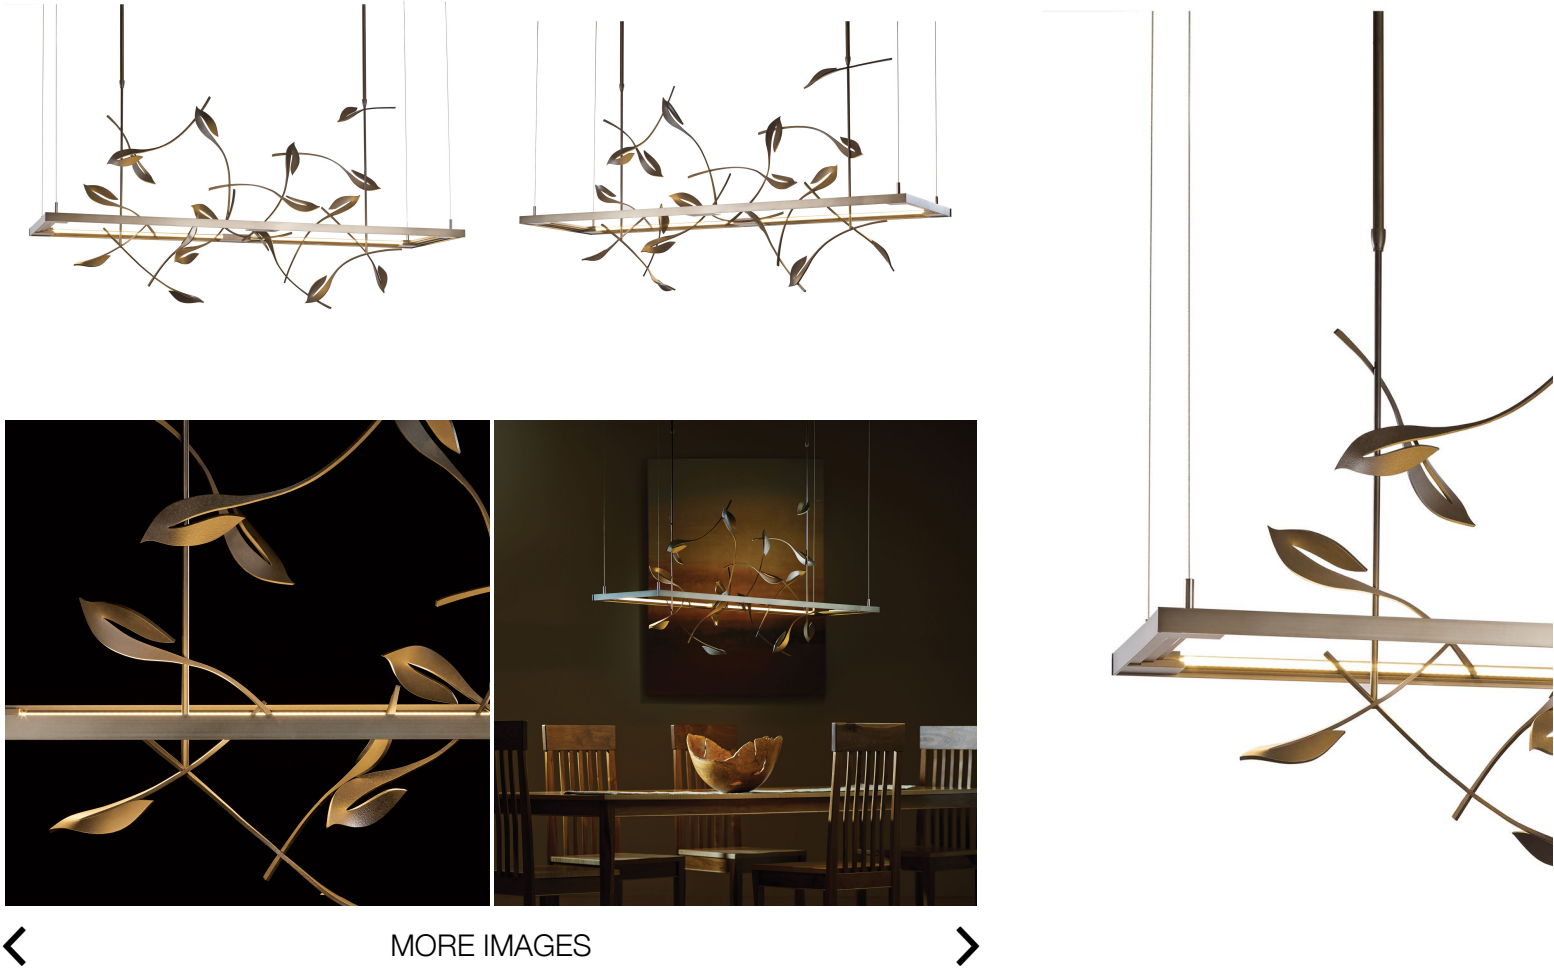

PRODUCT SPECIFICATIONS

Autumn LED Pendant

Base Item #139755

Item #139755D-07-NO

Part of the Four Seasons collection, Autumn hand-forged leaf designs provide the most traditional style of the collection, but has a more stylized graphic approach. It also features an LED light guide that's independently adjustable from the sculpture.

FINISH

Dark Smoke - 07

OVERALL HEIGHT

Standard: 42" - 54"

LAMPING

LED

SPECIFICATIONS

Autumn LED Pendant

Base Item #: 139755

Item #: 139755D-07-NO

Adjustable pendant.

- Handcrafted to order by skilled artisans in Vermont, USA
- Lifetime Limited Warranty when installed in residential setting
- Slope ceiling adaptable to 45 degrees
- Includes adjustable cable and canopy kit
- Includes adjustable stem and canopy kit

Dimensions

Height	26.60"
Length	53.40"
Width	15.80"
Overall Height	42.90" to 54.90"
Canopy	54.0 X 16.5

LED Lamping Dedicat

LED: 48 watt

CCT: 2700K

CRI: 90

Input: 100-277vAC

Dimming: Line Voltage,