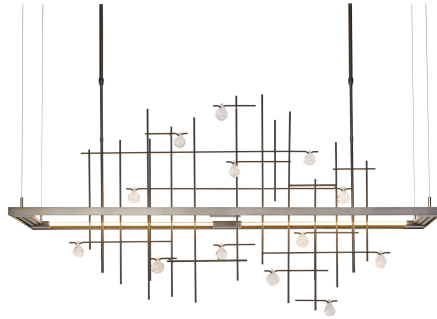

PRODUCT SPECIFICATIONS

Spring LED Pendant

MORE IMAGES

Base Item #139751

Item #139751D-08-YG500

Raindrops cascading down a trellis were the inspiration behind Spring. Each "raindrop" created by the Vermont artisans at AO Glass, captures the light, resulting in an unexpected sparkle. The LED light guide that's independently adjustable from the sculpture.

FINISH

Burnished Steel - 08

GLASS

Clear Bubble Glass (YG)

OVERALL HEIGHT

Standard: 35" - 44"

LAMPING
LED

SPECIFICATIONS

Spring LED Pendant

Base Item #: 139751

Item #: 139751D-08-YG500

Adjustable pendant.

- Handcrafted to order by skilled artisans in Vermont, USA
- Lifetime Limited Warranty when installed in residential setting
- Slope ceiling adaptable to 45 degrees
- Includes adjustable cable and canopy kit
- Includes adjustable stem and canopy kit

Dimensions

Height	28.30"
Length	53.40"
Width	15.80"
Overall Height	35.80" to 44.60"
Canopy	54.0 X 16.5

LED Lamping Dedicat

LED: 48 watt

CCT: 2700K

CRI: 90

Input: 100-277vAC

Dimming: Line Voltage,