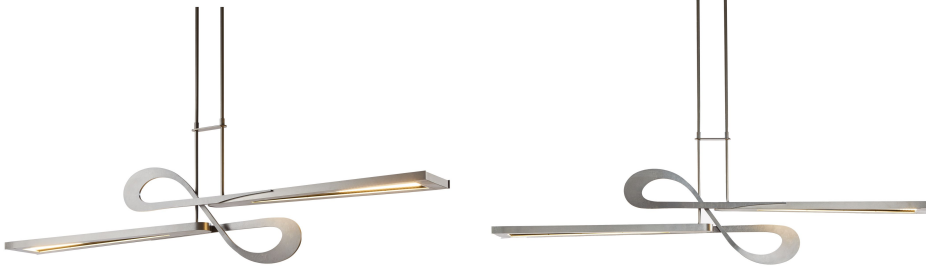

Switchback LED Pendant

Base Item #139730

Item #139730D-08-NO

With graceful curves reminiscent of the trails seen on Vermont ski slopes, our Switchback Pendant pairs LED technology with hand-forged steel to make the light source part of the sculpture. Available in our standard steel finishes.

FINISH

Burnished Steel - 08

OVERALL HEIGHT

Standard: 40" - 52"

LAMPING

LED

SPECIFICATIONS

Switchback LED Pendant

Base Item #: 139730

Item #: 139730D-08-NO

Adjustable pendant.

- Handcrafted to order by skilled artisans in Vermont, USA
- Lifetime Limited Warranty when installed in residential setting
- Slope ceiling adaptable one way to 45 degrees

Dimensions

Height	15.30"
Length	49.80"
Width	8.30"
Product Weight	19.80 lbs
Overall Height	40.40" to 52.20"
Canopy	5.3 x 14.8
Packed Weight	33.00 lbs
Shipping (DIM) Weight	61.00 lbs

LED Lamping Details

LED: 46 watt