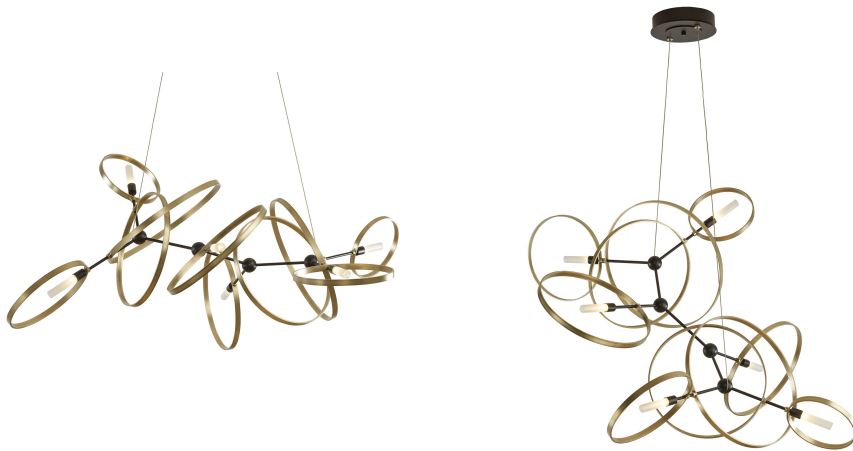

PRODUCT SPECIFICATIONS

Celesse Pendant

MORE IMAGES

Base Item #138920

Item #138920-SG-10-NO

With adjustable rings hung from two steel cables, the Celesse constellation can be personalized. Choice of Soft Gold or Vintage Platinum finish for the aluminum rings and our range of standard steel finishes, including our new Gloss White, for the core.

FINISH

Black - 10

ELEMENT

Soft Gold

OVERALL HEIGHT

Standard: 35" - 85"

LAMPING
Incandescent

SPECIFICATIONS

Celesse Pendant

Base Item #: 138920

Item #: 138920-SG-10-NO

Adjustable pendant.

- Handcrafted to order by skilled artisans in Vermont, USA
- Lifetime Limited Warranty when installed in residential setting
- Slope ceiling adaptable to 45 degrees (cable)

Dimensions

Height	32.40"
Length	32.00"
Width	59.70"
Overall Height	35.00" to 85.00"
Canopy	9.00D
Packed Weight	139.00 lbs

Incandescent Lampin

Socket: G4

Bulb: G4, 20W Max

Number of Bulbs: 6 (no

Voltage: 12V