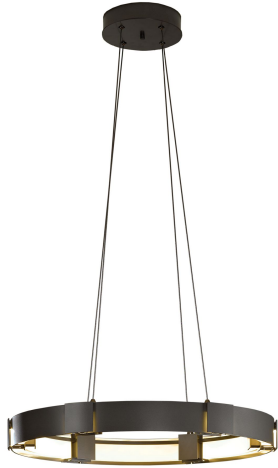

PRODUCT SPECIFICATIONS

*Image shown may not reflect your configured options

Aura LED Pendant

HUBBARDTON FORGE

Base Item #138587
Configured Item #138587-1019
 138587-SKT-STND-08-ZM0399

FINISH
 Burnished Steel - 08

GLASS
 Clear Glass (ZM)

OVERALL HEIGHT
 Standard: 18.00" - 85.00"

LAMPING
 Incandescent

OPTIONS

FINISH	GLASS	OVERALL HEIGHT	LAMPING
Mahogany - 03 Bronze - 05 Dark Smoke - 07 Burnished Steel - 08 Black - 10 Natural Iron - 20 Gold - 25 Vintage Platinum - 82 Soft Gold - 84	Clear Glass (ZM)	18.00" - 85.00"	Incandescent

SPECIFICATIONS

Aura LED Pendant

Base Item #: 138587
 Configured Item #: 138587-1019
 138587-SKT-STND-08-ZM0399

Adjustable pendant with glass.

- Handcrafted to order by skilled artisans in Vermont, USA
- Lifetime Limited Warranty when installed in residential setting
- Includes adjustable cable and canopy kit

Dimensions

Height	3.70"
Diameter	28.90"
Product Weight	46.20 lbs
Overall Height	18.00" to 85.00"
Canopy	8.6" OD
Packed Weight	69.00 lbs
Shipping (DIM) Weight	240.00 lbs

Incandescent Lamping

Socket: G4
 Bulb: G4 LED, 4W Max
 Number of Bulbs: 6 (included)
 Voltage: 12V
 IES Files Available: Y