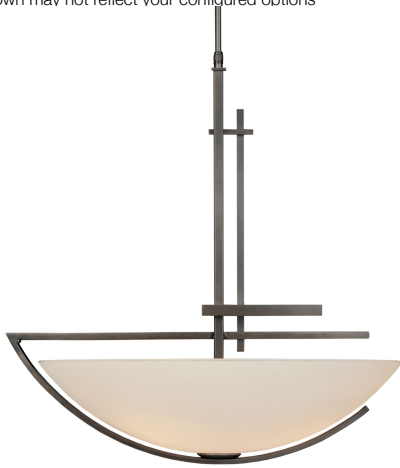

PRODUCT SPECIFICATIONS

*Image shown may not reflect your configured options

Ondrian Pendant

HUBBARDTON FORGE

Base Item #138552
Configured Item #138552-1011
 138552-SKT-STND-07-SS0032

FINISH
 Dark Smoke - 07

GLASS
 Sand Glass (SS)

OVERALL HEIGHT
 Standard: 30.00" - 45.00"

LAMPING
 Incandescent

OPTIONS

FINISH	GLASS	OVERALL HEIGHT	LAMPING
Mahogany - 03	Opal Glass (GG)	44.00" - 59.00"	Incandescent
Bronze - 05	Sand Glass (SS)	30.00" - 45.00"	
Dark Smoke - 07			
Burnished Steel - 08			
Black - 10			
Natural Iron - 20			
Gold - 25			
Vintage Platinum - 82			
Soft Gold - 84			

SPECIFICATIONS

Ondrian Pendant

Base Item #: 138552
 Configured Item #: 138552-1011
 138552-SKT-STND-07-SS0032

Adjustable Pendant: Ondrian with glass bowl and diffuser. Includes diffuser, adjustable stem and square canopy.

- Handcrafted to order by skilled artisans in Vermont, USA
- Lifetime Limited Warranty when installed in residential setting
- US Patent D 494,303
- Slope ceiling adaptable one way to 45 degrees. Double down-rod fixtures can be used in one direction only. The two down-rods must remain the same length. The fixtures will run parallel or along the slope, but not perpendicular or up the slope.
- Includes adjustable stem and canopy kit