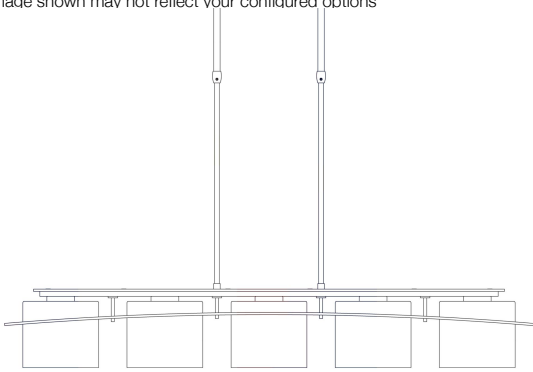

PRODUCT SPECIFICATIONS

*Image shown may not reflect your configured options

Arc Ellipse Large 5 Light Pendant

HUBBARDTON FORGE

Base Item #137527
 Configured Item #137527-1006
 137527-SKT-STND-07-GG0237

FINISH
 Dark Smoke - 07

GLASS
 Opal Glass (GG)

OVERALL HEIGHT
 Standard: 41.30" - 67.70"

LAMPING
 Incandescent

OPTIONS

FINISH	GLASS	OVERALL HEIGHT	LAMPING
Mahogany - 03	Opal Glass (GG)	41.30" - 67.70"	Fluorescent
Bronze - 05	Stone Glass (HH)		Incandescent
Dark Smoke - 07	Pearl Glass (ZX)		
Burnished Steel - 08			
Black - 10			
Natural Iron - 20			
Gold - 25			
Vintage Platinum - 82			
Soft Gold - 84			

SPECIFICATIONS

Arc Ellipse Large 5 Light Pendant

Base Item #: 137527
 Configured Item #: 137527-1006
 137527-SKT-STND-07-GG0237

Adjustable Pendant: Large Scale Arc Ellipse five-light with glass options.

- Handcrafted to order by skilled artisans in Vermont, USA
- Lifetime Limited Warranty when installed in residential setting
- US Patent D613,896
- Includes adjustable stem and canopy kit

Dimensions

Caution! The weight of this fixture requires direct-to-joint, beam or overlay attachment independent of the electrical joist box.

Height	9.40"
Length	62.90"
Width	7.90"
Product Weight	62.00 lbs
Overall Height	41.30" to 67.70"
Canopy	17.5" x 6.75"
Packed Weight	76.00 lbs
Shipping (DIM) Weight	87.00 lbs