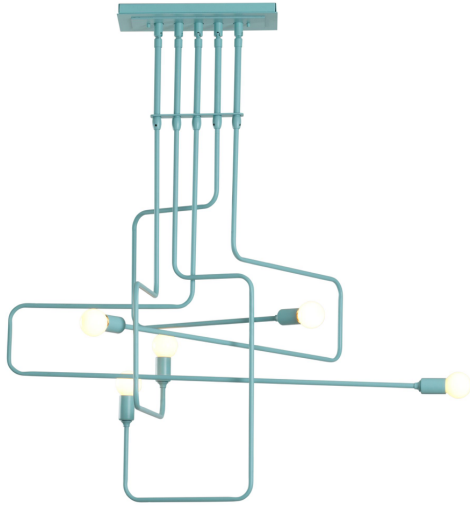

PRODUCT SPECIFICATIONS

*Image shown may not reflect your configured options

Metro Pendant

Mind the gap.

VERMONT MODERN

Base Item #136370

Configured Item #136370-1013

136370-SKT-STND-91

FINISH

Satin Aqua - 91

OVERALL HEIGHT

Standard: 37.50" - 42.40"

LAMPING

Incandescent

OPTIONS

FINISH

- Black - 10
- Gold - 25
- Silver - 26
- Satin Red - 90
- Satin Aqua - 91
- Satin White - 92

OVERALL HEIGHT

- 42.20" - 46.90"
- 33.30" - 38.00"
- 37.50" - 42.40"

LAMPING

Incandescent

SPECIFICATIONS

Metro Pendant

Base Item #: 136370

Configured Item #: 136370-1013

136370-SKT-STND-91

Adjustable 5 light pendant with exposed bulbs and finish options.

- Handcrafted to order by skilled artisans in Vermont, USA
- Lifetime Limited Warranty when installed in residential setting
- Slope ceiling adaptable to 45 degrees. Five down-rod fixtures can be used in one direction only. The five down-rods must remain the same length. The fixtures will run parallel or along the slope, but not perpendicular or up the slope.
- Includes adjustable stem and canopy kit