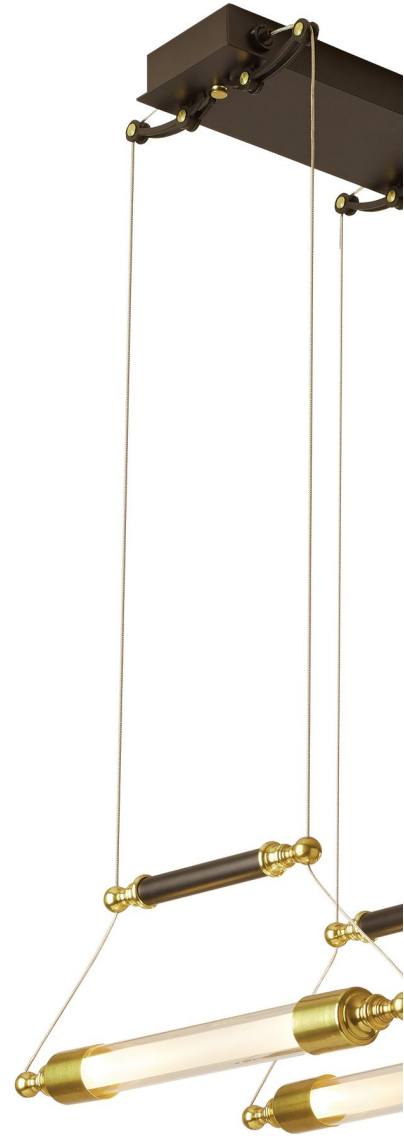

PRODUCT SPECIFICATIONS

Otto 5 Light Pendant

Base Item #134407

Item #134407-31-YE489

This pendant has a canopy that perfectly positions each lighting element. With its unique blend of polished brass and black finishes and glass tubes, this remarkable fixture would be at home over a bar or island, a dining table, or wherever else you want to feature a statement piece.

FINISH

Black with Brass Accents - 31

GLASS

Clear with frost Glass (YE)

OVERALL HEIGHT

Standard: 20" - 70"

LAMPING

Incandescent

SPECIFICATIONS

Otto 5 Light Pendant

Base Item #: 134407

Item #: 134407-31-YE489

Adjustable five light pendant with glass tube.

- Handcrafted to order by skilled artisans in Vermont, USA
- Lifetime Limited Warranty when installed in residential setting
- Slope ceiling adaptable to 45 degrees (cable)
- Includes adjustable cable and canopy kit

Dimensions

Height	8.90"
Length	18.90"
Width	39.60"
Product Weight	32.90 lbs
Overall Height	20.00" to 70.00"
Canopy	4.8 X 39.6
Packed Weight	40.00 lbs
Shipping (DIM) Weight	39.00 lbs

Incandescent Lampin

Socket: GY 6.35