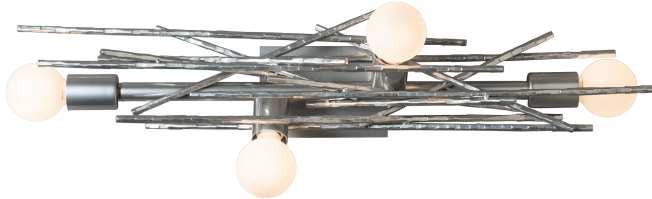

# Brindille 4-Light Large Sconce/Semi-Flush

Base Item #: 212034

## Selected Options

### Finish

Sterling (85)

Configured item #: 212034-1008

Smart String: 212034-SKT-85

 Image shown may not correspond to selected options

### Dimensions

Height	10.1"
Width	35"
Depth	7.9"
Product Weight	12 lbs
Backplate	5" x 7"
Mounting Height - Vertical	4.7"
Mounting Height - Horizontal	16.5"