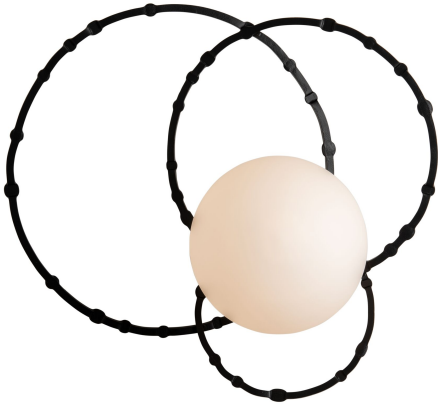

PRODUCT SPECIFICATIONS

Olympus Sconce

Base Item #209110
Configured Item #209110-1004
209110-SKT-10-GG0677

FINISH
Black - 10

GLASS
Opal Glass (GG)

LAMPING
Incandescent

OPTIONS

FINISH	GLASS	LAMPING
Mahogany - 03	Opal Glass (GG)	Incandescent
Bronze - 05		
Dark Smoke - 07		
Burnished Steel - 08		
Black - 10		
Natural Iron - 20		
Gold - 25		
Vintage Platinum - 82		
Soft Gold - 84		
Sterling - 85		

SPECIFICATIONS

Olympus Sconce

Base Item #: 209110
Configured Item #: 209110-1004
209110-SKT-10-GG0677

Direct wire wall sconce with a glass shade.

- Handcrafted to order by skilled artisans in Vermont, USA
- Lifetime Limited Warranty when installed in residential setting

Dimensions

Height	13.30"
Width	15.10"
Projection	7.50"
Product Weight	2.40 lbs
Vertical Mounting Height	4.90"
Packed Weight	7.00 lbs
Shipping (DIM) Weight	33.00 lbs

Incandescent Lamping

Socket: G-9 Halogen
Bulb: G-9, 60W Max
Number of Bulbs: 1 (not included)
IES Files Available: N