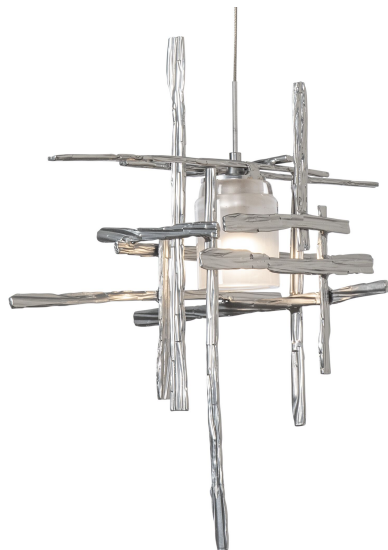

HUBBARDTON FORGE.

PRODUCT SPECIFICATIONS

Tura Frosted Glass Low Voltage Mini Pendant

Base Item #161185
 Configured Item #161185-1007
 161185-SKT-STND-85-YC0305

FINISH
 Sterling - 85

GLASS
 Option Not Available

CANOPY STYLE
 Single

OVERALL HEIGHT
 Standard: 18.00" - 80.00"

LAMPING
 Incandescent

OPTIONS

FINISH	GLASS	CANOPY STYLE	OVERALL HEIGHT
Bronze - 05 Dark Smoke - 07 Black - 10 Oil Rubbed Bronze - 14 Natural Iron - 20 Vintage Platinum - 82 Soft Gold - 84 Sterling - 85 Modern Brass - 86	Option Not Available	Single	18.00" - 80.00"

LAMPING

Incandescent

SPECIFICATIONS

Tura Frosted Glass Low Voltage Mini Pendant

Base Item #: 161185
 Configured Item #: 161185-1007
 161185-SKT-STND-85-YC0305

Adjustable height cable-hung pendant light with a frosted opal glass shade.

- Handcrafted to order by skilled artisans in Vermont, USA
- Lifetime Limited Warranty when installed in residential setting
- Sloped ceiling adaptable to 45 degrees (cable)
- Includes adjustable cable and canopy kit