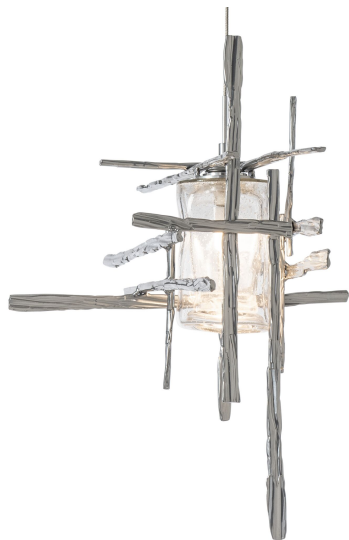

PRODUCT SPECIFICATIONS

Tura Seeded Glass Low Voltage Mini Pendant

Base Item #161184
 Configured Item #161184-1007
 161184-SKT-STND-85-II0728

FINISH
 Sterling - 85

GLASS
 Seeded Clear Glass (II)

CANOPY STYLE
 Single

OVERALL HEIGHT
 Standard: 18.00" - 80.00"

LAMPING
 Incandescent

OPTIONS

FINISH	GLASS	CANOPY STYLE	OVERALL HEIGHT
Bronze - 05 Dark Smoke - 07 Black - 10 Oil Rubbed Bronze - 14 Natural Iron - 20 Vintage Platinum - 82 Soft Gold - 84 Sterling - 85 Modern Brass - 86	Seeded Clear Glass (II)	Single	18.00" - 80.00"

LAMPING

Incandescent

SPECIFICATIONS

Tura Seeded Glass Low Voltage Mini Pendant

Base Item #: 161184
 Configured Item #: 161184-1007
 161184-SKT-STND-85-II0728

Adjustable height cable-hung pendant light with a clear seeded glass shade.

- Handcrafted to order by skilled artisans in Vermont, USA
- Lifetime Limited Warranty when installed in residential setting
- Sloped ceiling adaptable to 45 degrees (cable)
- Includes adjustable cable and canopy kit