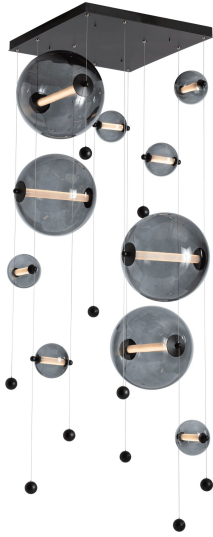

PRODUCT SPECIFICATIONS

**Abacus Square LED Pendant**

**Base Item #139051**  
**Configured Item #139051-1009**  
 139051-LED-STND-10-YL0694

<b>FINISH</b> Black - 10	<b>GLASS</b> Abacus Cool Grey Glass (YL)
<b>OVERALL HEIGHT</b> Standard: 60.00" - 100.00"	<b>LAMPING</b> LED

**OPTIONS**

<b>FINISH</b>	<b>GLASS</b>	<b>OVERALL HEIGHT</b>	<b>LAMPING</b>
Mahogany - 03 Bronze - 05 Dark Smoke - 07 Burnished Steel - 08 Black - 10 Natural Iron - 20 Gold - 25 Vintage Platinum - 82 Soft Gold - 84 Sterling - 85	Abacus Cool Grey Glass (YL) Abacus Opal Glass (GG)	60.00" - 100.00"	LED

**SPECIFICATIONS**

**Abacus Square LED Pendant**

Base Item #: 139051  
 Configured Item #: 139051-1009  
 139051-LED-STND-10-YL0694

Adjustable height cable-hung statement LED pendant featuring ten glass globes with integrated LED arrays suspended from a square canopy. Each glass globe and LED array may be individually height adjusted from 60" to 100". Additional LED arrays may be purchased individually if desired. See Installation Instructions for more details.

- Handcrafted to order by skilled artisans in Vermont, USA
- Lifetime Limited Warranty when installed in residential setting
- Includes adjustable cable and canopy kit

**Dimensions**

Length	35.50"
Width	27.20"
Product Weight	71.60 lbs
Overall Height	60.00" to 100.00"
Canopy	24.0 SQ
Packed Weight	82.00 lbs
Shipping (DIM) Weight	73.00 lbs