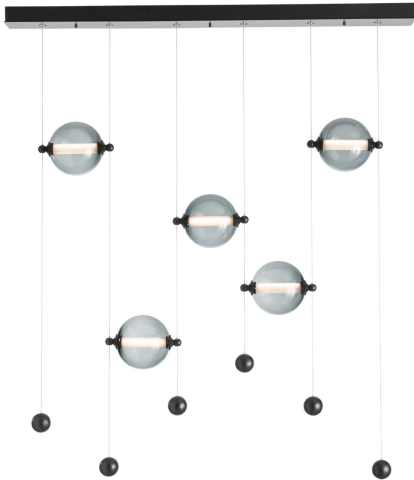

PRODUCT SPECIFICATIONS

*Image shown may not reflect your configured options

Abacus 5-Light LED Pendant

HUBBARDTON FORGE

Base Item #139050

Configured Item #139050-1013

139050-LED-STND-10-YL0668

FINISH

Black - 10

GLASS

Abacus Cool Grey Glass (YL)

OVERALL HEIGHT

Standard: 20.00" - 100.00"

LAMPING

LED

OPTIONS

20.00" - 100.00"

LAMPING

LED

SPECIFICATIONS

Abacus 5-Light LED Pendant

Base Item #: 139050

Configured Item #: 139050-1013

139050-LED-STND-10-YL0668

Cable hung dedicated LED pendant with five glass globes on a single canopy. Each glass globe and LED array may be individually height adjusted from 20" to 100". Each fixture is capable up supporting up to 14 total glass globe and LED arrays with additional LED arrays sold separately.