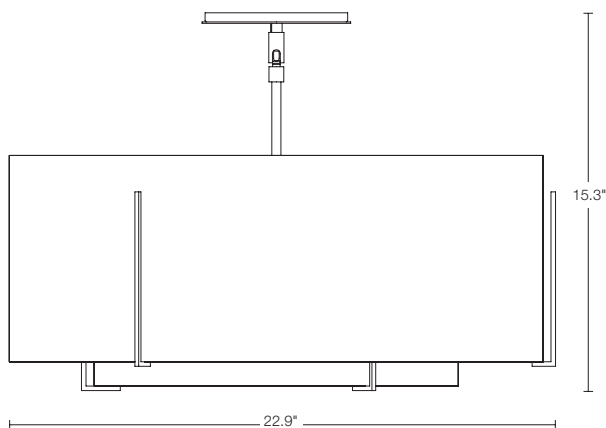

I2-6503

EXOS

Semi-flush, medium double shade with shade options. Available in additional sizes; see Specification Book for details.

This product is slope ceiling adaptable to 45 degrees.

Dimensions

Height	15.3"
Diameter	22.9"
Canopy Can	5.875" OD
Canopy Plate	6.125" OD

Max Hanging Weight

8 lbs

Incandescent Lamping

Socket: (3) medium
Bulb: A-19, 100 watt max

Fluorescent Lamping (I2-6503F)

Socket: (3) fluorescent: GU24
Bulb (Included): GU24 fluorescent, 13 watt

Shades

251590 - 15" Drum
252290 - 22" Drum

Shade Color Options

32 - Natural Linen
34 - Doeskin micro-suede
36 - Terra micro-suede
37 - Eclipse micro-suede
48 - Natural Anna

UL / CUL Listing

Suitable for damp locations

Updated 4.11

HUBBARDTON FORGE®

HUBBARDTONFORGE.COM

FOR MORE INFORMATION CONTACT OUR CONTRACT DEPARTMENT
AT 800-826-4766 OR CONTRACT@VTFORGE.COM.

154 RT. 30 SOUTH • CASTLETON, VERMONT 05735 • T 800-826-4766 • F 877-910-3700

All designs and images © 1989-2011 Hubbardton Forge®. All rights reserved.