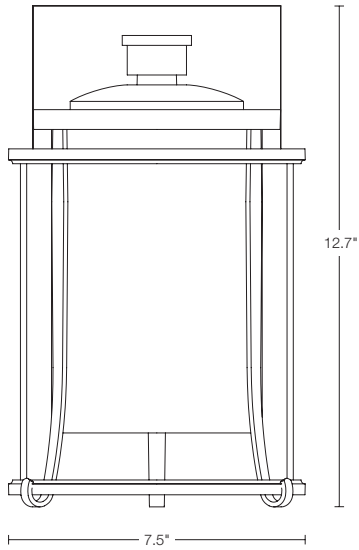

30-5610
MERIDIAN MEDIUM OUTDOOR SCONCE

30-5610 MERIDIAN

Outdoor aluminum sconce with glass options, medium. Available in additional sizes; see Specification Book for details.

Dimensions

Height	12.7"
Width	7.5"
Projection	8.8"
Backplate	9.0" x 6.3"
Mounting Height	8.1"

Max Hanging Weight

3.6 lbs

Incandescent Lamping

Socket: medium
Bulb: A-19, 100 watt max

Glass Combination

244 - Seeded clear tube 6.89" OD x 8.48"
152 - Tube 5.32" OD x 7.9"

Glass Color Options - 152

G - Opal
H - Stone
ZX - Pearl