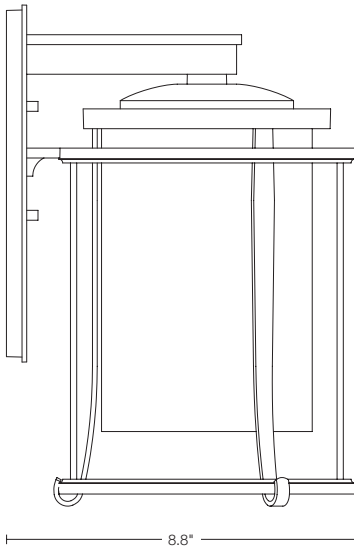

HUBBARDTON FORGE®

HUBBARDTONFORGE.COM

FOR MORE INFORMATION CONTACT OUR CONTRACT DEPARTMENT
AT 800-826-4766 OR CONTRACT@VTFORGE.COM.

154 RT. 30 SOUTH • CASTLETON, VERMONT 05735 • T 800-826-4766 • F 877-910-3700

All designs and images © 1989-2011 Hubbardton Forge®. All rights reserved.