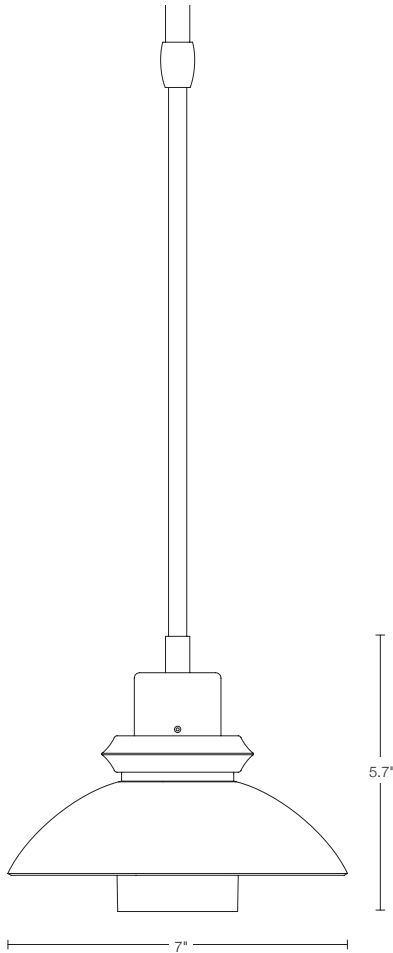

**I8493
STACCATO**

Adjustable pendant with shade options. Patent Pending

This product is slope ceiling adaptable to 45 degrees.

Dimensions

Height	5.7"
Diameter (Round shade)	7"
Diameter (Conic shade)	6"
Canopy Can	5.0" OD

Max Hanging Weight

3.2 lbs

Adjustable Heights

Short	29.5" - 36.9"
Standard	36.5" - 43.9"
Long	43.5" - 50.9"

Incandescent Lamping

Socket: G-9 halogen
Bulb (Included): G-9, 60 watt max

UL / CUL Listing

Indoor damp

Updated 1.13

HUBBARDTON FORGE®

HUBBARDTONFORGE.COM

FOR MORE INFORMATION CALL CUSTOMER SERVICE AT 800-826-4766

OR EMAIL CUSTOMERSERVICE@VTFORGE.COM FOR RESIDENTIAL;

CONTRACT@VTFORGE.COM FOR COMMERCIAL.

154 RT. 30 SOUTH · CASTLETON, VERMONT 05735 · T 800-826-4766 · F 877-910-3700

All designs and images ©1989-2013 Hubbardton Forge®. All rights reserved.