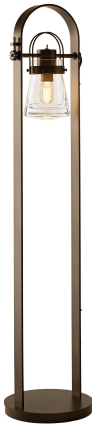

PRODUCT SPECIFICATIONS

Erlenmeyer Floor Lamp

Base Item #247810

Item #247810-07-ZM467

Inspired by the flat-bottomed Erlenmeyer flask, this floor lamp has life beyond the lab. With the handcrafted steel collar encircling the thick blown-glass flask, it's an industrial design with an infused steampunk feel.

FINISH
Dark Smoke - 07

GLASS
Clear Glass (ZM)

LAMPING
Incandescent

SPECIFICATIONS

Erlenmeyer Floor Lamp

Base Item #: 247810

Item #: 247810-07-ZM467

Floor lamp.

- Handcrafted to order by skilled artisans in Vermont, USA
- Lifetime Limited Warranty when installed in residential setting

Dimensions

Height	51.00"
Diameter	11.30"
Product Weight	29.50 lbs
Footprint	11"
Packed Weight	38.00 lbs
Shipping (DIM) Weight	67.00 lbs